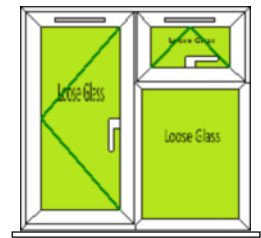

CANON

WINDOWS AND DOORS

Frame 1

Max Width- 1290 mm
Max Height- 1600 mm

Frame 2

Max Width- 800 mm
Max Height- 1500 mm

Frame 3

Max Width- 800 mm
Max Height- 1500 mm

Frame 8

Max Width- 4000 mm
Max Height- 4000 mm

Frame 9

Max Width- 1750 mm
Max Height- 1500 mm

Frame 10

Max Width- 1750 mm
Max Height- 1500 mm

Frame 11

Max Width- 1750 mm
Max Height- 1500 mm

Frame 12

Max Width- 2500 mm
Max Height- 1500 mm

Frame 13

Max Width- 1750 mm
Max Height- 1500 mm

Frame 14

Max Width- 1750 mm
Max Height- 1500 mm

Frame 15

Max Width- 2100 mm
Max Height- 1500 mm

Frame 16

Max Width- 1750 mm
Max Height- 1800 mm

Frame 17

Max Width- 1750 mm
Max Height- 1800 mm

CANON
WINDOWS AND DOORS

Frame 18

Max Width- 2500 mm
Max Height-2500 mm

Frame 19