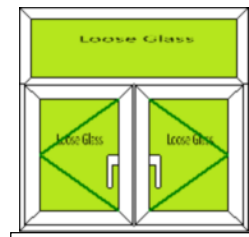

CANON

WINDOWS AND DOORS

Frame 1

Max Width- 1290 mm
Max Height- 1600 mm

Frame 2

Max Width- 800 mm
Max Height- 1500 mm

Frame 3

Max Width- 800 mm
Max Height- 1500 mm

Frame 12

Max Width- 2500 mm
Max Height- 1500 mm

Frame 13

Max Width- 1750 mm
Max Height- 1500 mm

Frame 14

Max Width- 1750 mm
Max Height- 1500 mm

Frame 15

Max Width- 2100 mm
Max Height- 1500 mm

Frame 16

Max Width- 1750 mm
Max Height- 1800 mm

Frame 17

Max Width- 1750 mm
Max Height- 1800 mm

CANON
WINDOWS AND DOORS

Frame 18

Max Width- 2500 mm
Max Height-2500 mm

Frame 19

Max Width- 1750 mm
Max Height-1900 mm

Frame 20

Max Width- 1750 mm
Max Height-1900 mm

Frame 21

Max Width- 1750 mm
Max Height-1900 mm

Frame 22

Max Width- 2400 mm
Max Height- 1500 mm

Frame 23