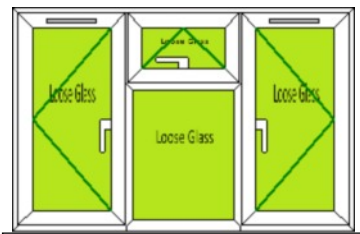

Frame 16

Max Width- 1750 mm
Max Height- 1800 mm

Frame 17

Max Width- 1750 mm
Max Height- 1800 mm

CANON
WINDOWS AND DOORS

Frame 18

Max Width- 2500 mm
Max Height-2500 mm

Frame 19

Max Width- 1750 mm
Max Height-1900 mm

Frame 20

Max Width- 1750 mm
Max Height-1900 mm

Frame 21

Max Width- 1750 mm
Max Height-1900 mm

Frame 22

Max Width- 2400 mm
Max Height- 1500 mm

Frame 23

Max Width- 2000 mm
Max Height- 2000 mm

Frame 24

Max Width- 4000 mm
Max Height- 4000 mm

Frame 25

Max Width- 2500 mm
Max Height- 2500 mm

Frame 26

Max Width- 2500 mm
Max Height- 2500 mm

Frame 27

Max Width- 2500 mm
Max Height- 2500 mm

Frame 28

Max Width- 3500 mm
Max Height- 2300 mm

CANON
WINDOWS AND DOORS

Frame 29

Max Width- 3500 mm
Max Height- 2300 mm

Frame 30

Max Width- 2000 mm
Max Height- 2300 mm