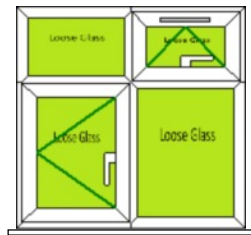

Frame 12

Max Width- 2500 mm
Max Height- 1500 mm

Frame 13

Max Width- 1750 mm
Max Height- 1500 mm

Frame 14

Max Width- 1750 mm
Max Height- 1500 mm

Frame 15

Max Width- 2100 mm
Max Height- 1500 mm

Frame 16

Max Width- 1750 mm
Max Height- 1800 mm

Frame 17

Max Width- 1750 mm
Max Height- 1800 mm

CANON
WINDOWS AND DOORS

Frame 18

Max Width- 2500 mm
Max Height-2500 mm

Frame 19

Max Width- 1750 mm
Max Height-1900 mm

Frame 20

Max Width- 1750 mm
Max Height-1900 mm

Frame 21

Max Width- 1750 mm
Max Height-1900 mm

Frame 22

Max Width- 2400 mm
Max Height- 1500 mm

Frame 23

Max Width- 2500 mm
Max Height- 2500 mm

Frame 28

Max Width- 3500 mm
Max Height- 2300 mm

CANON
WINDOWS AND DOORS

Frame 29

Max Width- 3500 mm
Max Height- 2300 mm

Frame 30

Max Width- 2000 mm
Max Height- 2300 mm