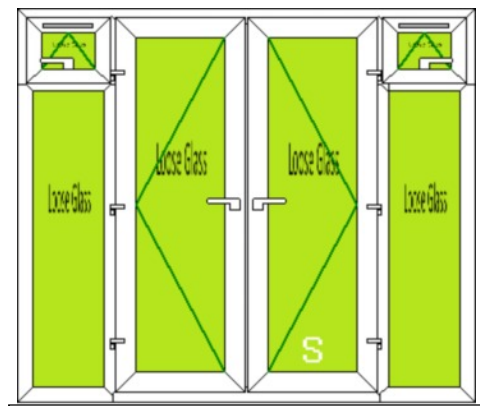

Frame 16

Max Width- 1750 mm
Max Height- 1800 mm

Frame 17

Max Width- 1750 mm
Max Height- 1800 mm

CANON
WINDOWS AND DOORS

Frame 18

Max Width- 2500 mm
Max Height-2500 mm

Frame 19

Max Width- 1750 mm
Max Height-1900 mm

Frame 20

Max Width- 1750 mm
Max Height-1900 mm

Frame 21

Max Width- 1750 mm
Max Height-1900 mm

Frame 22

Max Width- 2400 mm
Max Height- 1500 mm

Frame 23

Max Width- 2000 mm
Max Height- 2000 mm

Frame 24

Max Width- 4000 mm
Max Height- 4000 mm

Frame 25

Max Width- 2500 mm
Max Height- 2500 mm

Frame 26

Max Width- 2500 mm
Max Height- 2500 mm

Frame 27

Max Width- 2500 mm
Max Height- 2500 mm

Frame 28

Max Width- 3500 mm
Max Height- 2300 mm

CANON
WINDOWS AND DOORS

Frame 29

Max Width- 3500 mm
Max Height- 2300 mm

Frame 30

Max Width- 2000 mm
Max Height- 2300 mm