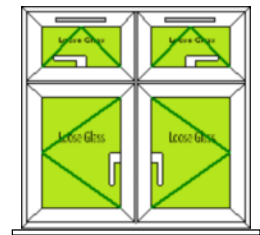

Frame 12

Max Width- 2500 mm
Max Height- 1500 mm

Frame 13

Max Width- 1750 mm
Max Height- 1500 mm

Frame 14

Max Width- 1750 mm
Max Height- 1500 mm

Frame 15

Max Width- 2100 mm
Max Height- 1500 mm

Frame 16

Max Width- 1750 mm
Max Height- 1800 mm

Frame 17

Max Width- 1750 mm
Max Height- 1800 mm

CANON
WINDOWS AND DOORS

Frame 18

Max Width- 2500 mm
Max Height-2500 mm

Frame 19

Max Width- 1750 mm
Max Height-1900 mm

Frame 20

Max Width- 1750 mm
Max Height-1900 mm

Frame 21

Max Width- 1750 mm
Max Height-1900 mm

Frame 22

Max Width- 2400 mm
Max Height- 1500 mm

Frame 23

Max Width- 2000 mm
Max Height- 2000 mm

Frame 24

Max Width- 4000 mm
Max Height- 4000 mm

Frame 25

Max Width- 2500 mm
Max Height- 2500 mm

Frame 26

Max Width- 2500 mm
Max Height- 2500 mm

Frame 27