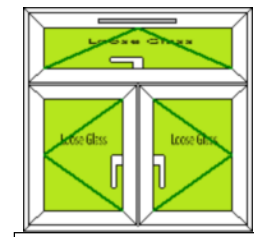

CANON

WINDOWS AND DOORS

Frame 1

Max Width- 1290 mm
Max Height- 1600 mm

Frame 2

Max Width- 800 mm
Max Height- 1500 mm

Frame 3

Max Width- 800 mm
Max Height- 1500 mm

Frame 12

Max Width- 2500 mm
Max Height- 1500 mm

Frame 13

Max Width- 1750 mm
Max Height- 1500 mm

Frame 14

Max Width- 1750 mm
Max Height- 1500 mm

Frame 15

Max Width- 2100 mm
Max Height- 1500 mm

Frame 16

Max Width- 1750 mm
Max Height- 1800 mm

Frame 17

Max Width- 1750 mm
Max Height- 1800 mm

CANON
WINDOWS AND DOORS

Frame 18

Max Width- 2500 mm
Max Height-2500 mm

Frame 19

Max Width- 1750 mm
Max Height-1900 mm

Frame 20

Max Width- 1750 mm
Max Height-1900 mm

Frame 21

Max Width- 1750 mm
Max Height-1900 mm

Frame 22

Max Width- 2400 mm
Max Height- 1500 mm

Frame 23