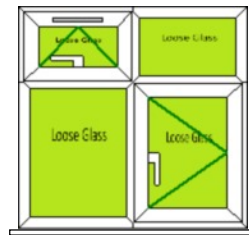

Frame 12

Max Width- 2500 mm
Max Height- 1500 mm

Frame 13

Max Width- 1750 mm
Max Height- 1500 mm

Frame 14

Max Width- 1750 mm
Max Height- 1500 mm

Frame 15

Max Width- 2100 mm
Max Height- 1500 mm

Frame 16

Max Width- 1750 mm
Max Height- 1800 mm

Frame 17

Max Width- 1750 mm
Max Height- 1800 mm

CANON
WINDOWS AND DOORS

Frame 18

Max Width- 2500 mm
Max Height-2500 mm

Frame 19

Max Width- 1750 mm
Max Height-1900 mm

Frame 20

Max Width- 1750 mm
Max Height-1900 mm

Frame 21

Max Width- 1750 mm
Max Height-1900 mm

Frame 22

Max Width- 2400 mm
Max Height- 1500 mm

Frame 23

Max Width- 2500 mm
Max Height- 2500 mm

Frame 28

Max Width- 3500 mm
Max Height- 2300 mm

CANON
WINDOWS AND DOORS

Frame 29

Max Width- 3500 mm
Max Height- 2300 mm

Frame 30

Max Width- 2000 mm
Max Height- 2300 mm