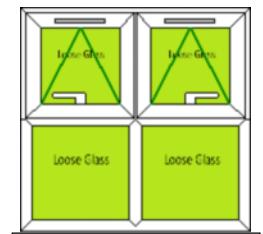

Frame 16

Max Width- 1750 mm
Max Height- 1800 mm

Frame 17

Max Width- 1750 mm
Max Height- 1800 mm

CANON
WINDOWS AND DOORS

Frame 18

Max Width- 2500 mm
Max Height-2500 mm

Frame 19

Max Width- 1750 mm
Max Height-1900 mm

Frame 20

Max Width- 1750 mm
Max Height-1900 mm

Frame 21

Max Width- 1750 mm
Max Height-1900 mm

Frame 22

Max Width- 2400 mm
Max Height- 1500 mm

Frame 23

Max Width- 2000 mm
Max Height- 2000 mm

Frame 24

Max Width- 4000 mm
Max Height- 4000 mm

Frame 25

Max Width- 2500 mm
Max Height- 2500 mm

Frame 26

Max Width- 2500 mm
Max Height- 2500 mm

Frame 27

Max Width- 2500 mm
Max Height- 2500 mm

Frame 28

Max Width- 3500 mm
Max Height- 2300 mm

CANON
WINDOWS AND DOORS

Frame 29

Max Width- 3500 mm
Max Height- 2300 mm

Frame 30

Max Width- 2000 mm
Max Height- 2300 mm