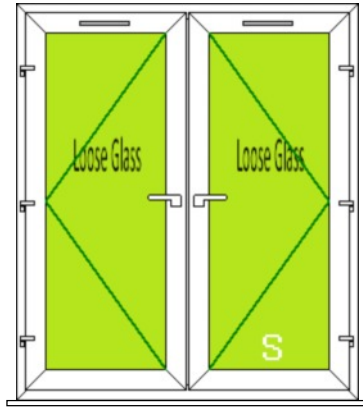

Max Width- 1750 mm
Max Height-1900 mm

Frame 20

Max Width- 1750 mm
Max Height-1900 mm

Frame 21

Max Width- 1750 mm
Max Height-1900 mm

Frame 22

Max Width- 2400 mm
Max Height- 1500 mm

Frame 23

Max Width- 2000 mm
Max Height- 2000 mm

Frame 24

Max Width- 4000 mm
Max Height- 4000 mm

Frame 25

Max Width- 2500 mm
Max Height- 2500 mm

Frame 26

Max Width- 2500 mm
Max Height- 2500 mm

Frame 27

Max Width- 2500 mm
Max Height- 2500 mm

Frame 28

Max Width- 3500 mm
Max Height- 2300 mm

CANON
WINDOWS AND DOORS

Frame 29

Max Width- 3500 mm
Max Height- 2300 mm

Frame 30

Max Width- 2000 mm
Max Height- 2300 mm

Frame 31

Max Width- 2800 mm
Max Height- 2400 mm

Frame 32

Max Width- 2800 mm
Max Height- 2400 mm

Frame 33

Sliding sash Single Window

Max Width- 1300 mm
Max Height- 2500 mm