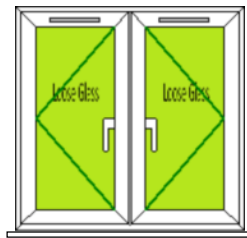

CANON

WINDOWS AND DOORS

Frame 1

Max Width- 1290 mm
Max Height- 1600 mm

Frame 2

Max Width- 800 mm
Max Height- 1500 mm

Frame 3

Max Width- 800 mm
Max Height- 1500 mm

Frame 8

Max Width- 4000 mm
Max Height- 4000 mm

Frame 9

Max Width- 1750 mm
Max Height- 1500 mm

Frame 10

Max Width- 1750 mm
Max Height- 1500 mm

Frame 11

Max Width- 1750 mm
Max Height- 1500 mm

Frame 12

Max Width- 2500 mm
Max Height- 1500 mm

Frame 13

Max Width- 1750 mm
Max Height- 1500 mm

Frame 14

Max Width- 1750 mm
Max Height- 1500 mm

Frame 15

Max Width- 2100 mm
Max Height- 1500 mm

Frame 16

Max Width- 1750 mm
Max Height- 1800 mm

Frame 17

Max Width- 1750 mm
Max Height- 1800 mm

CANON
WINDOWS AND DOORS

Frame 18

Max Width- 2500 mm
Max Height-2500 mm

Frame 19