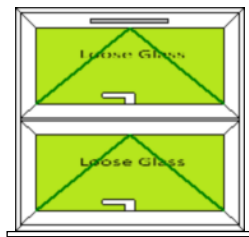

CANON

WINDOWS AND DOORS

Frame 1

Max Width- 1290 mm
Max Height- 1600 mm

Frame 2

Max Width- 800 mm
Max Height- 1500 mm

Frame 3

Max Width- 800 mm
Max Height- 1500 mm

Frame 4

Max Width- 1290 mm
Max Height- 2500 mm

Frame 5

Max Width- 1290 mm
Max Height- 3000 mm

Frame 6

Max Width- 1290 mm
Max Height- 3000 mm

Frame 7

Max Width- 1290 mm
Max Height- 3000 mm

Frame 8

Max Width- 4000 mm
Max Height- 4000 mm

Frame 9

Max Width- 1750 mm
Max Height- 1500 mm

Frame 10

Max Width- 1750 mm
Max Height- 1500 mm

Frame 11

Max Width- 1750 mm
Max Height- 1500 mm

Frame 16

Max Width- 1750 mm
Max Height- 1800 mm

Frame 17

Max Width- 1750 mm
Max Height- 1800 mm

CANON
WINDOWS AND DOORS

Frame 18

Max Width- 2500 mm
Max Height-2500 mm

Frame 19