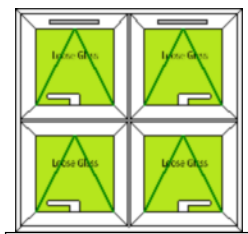

Frame 16

Max Width- 1750 mm
Max Height- 1800 mm

Frame 17

Max Width- 1750 mm
Max Height- 1800 mm

CANON
WINDOWS AND DOORS

Frame 18

Max Width- 2500 mm
Max Height-2500 mm

Frame 19

Max Width- 1750 mm
Max Height-1900 mm

Frame 20

Max Width- 1750 mm
Max Height-1900 mm

Frame 21

Max Width- 1750 mm
Max Height-1900 mm

Frame 22

Max Width- 2400 mm
Max Height- 1500 mm

Frame 23

Max Width- 2000 mm
Max Height- 2000 mm

Frame 24

Max Width- 4000 mm
Max Height- 4000 mm

Frame 25

Max Width- 2500 mm
Max Height- 2500 mm

Frame 26

Max Width- 2500 mm
Max Height- 2500 mm

Frame 27

Max Width- 2500 mm
Max Height- 2500 mm

Frame 28

Max Width- 3500 mm
Max Height- 2300 mm

CANON
WINDOWS AND DOORS

Frame 29

Max Width- 3500 mm
Max Height- 2300 mm

Frame 30

Max Width- 2000 mm
Max Height- 2300 mm