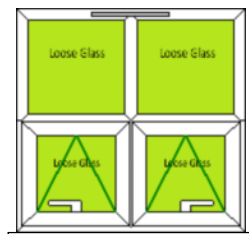

Frame 16

Max Width- 1750 mm
Max Height- 1800 mm

Frame 17

Max Width- 1750 mm
Max Height- 1800 mm

CANON
WINDOWS AND DOORS

Frame 18

Max Width- 2500 mm
Max Height-2500 mm

Frame 19

Max Width- 1750 mm
Max Height-1900 mm

Frame 20

Max Width- 1750 mm
Max Height-1900 mm

Frame 21

Max Width- 1750 mm
Max Height-1900 mm

Frame 22

Max Width- 2400 mm
Max Height- 1500 mm

Frame 23

Max Width- 2000 mm
Max Height- 2000 mm

Frame 24

Max Width- 4000 mm
Max Height- 4000 mm

Frame 25

Max Width- 2500 mm
Max Height- 2500 mm

Frame 26

Max Width- 2500 mm
Max Height- 2500 mm

Frame 27

Max Width- 2500 mm
Max Height- 2500 mm

Frame 28

Max Width- 3500 mm
Max Height- 2300 mm

CANON
WINDOWS AND DOORS

Frame 29

Max Width- 3500 mm
Max Height- 2300 mm

Frame 30

Max Width- 2000 mm
Max Height- 2300 mm