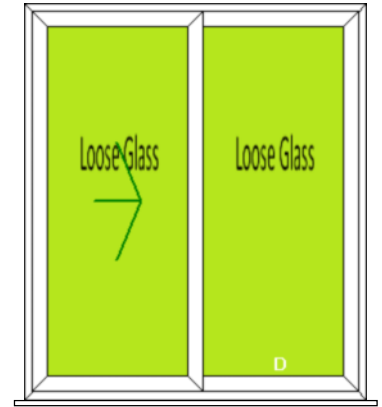

Max Width- 1750 mm
Max Height-1900 mm

Frame 20

Max Width- 1750 mm
Max Height-1900 mm

Frame 21

Max Width- 1750 mm
Max Height-1900 mm

Frame 22

Max Width- 2400 mm
Max Height- 1500 mm

Frame 23

Max Width- 2000 mm
Max Height- 2000 mm

Frame 24

Max Width- 4000 mm
Max Height- 4000 mm

Frame 25

Max Width- 2500 mm
Max Height- 2500 mm

Frame 26

Max Width- 2500 mm
Max Height- 2500 mm

Frame 27

Max Width- 2500 mm
Max Height- 2500 mm

Frame 28

Max Width- 3500 mm
Max Height- 2300 mm

CANON
WINDOWS AND DOORS

Frame 29

Max Width- 3500 mm
Max Height- 2300 mm

Frame 30

Max Width- 2000 mm
Max Height- 2300 mm

Frame 31

Max Width- 2800 mm
Max Height- 2400 mm

Frame 32

Max Width- 2800 mm
Max Height- 2400 mm

Frame 33

Sliding sash Single Window

Max Width- 1300 mm
Max Height- 2500 mm