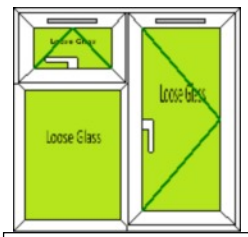

Frame 8

Max Width- 4000 mm
Max Height- 4000 mm

Frame 9

Max Width- 1750 mm
Max Height- 1500 mm

Frame 10

Max Width- 1750 mm
Max Height- 1500 mm

Frame 11

Max Width- 1750 mm
Max Height- 1500 mm

Frame 12

Max Width- 2500 mm
Max Height- 1500 mm

Frame 13

Max Width- 1750 mm
Max Height- 1500 mm

Frame 14

Max Width- 1750 mm
Max Height- 1500 mm

Frame 15

Max Width- 2100 mm
Max Height- 1500 mm

Frame 16

Max Width- 1750 mm
Max Height- 1800 mm

Frame 17

Max Width- 1750 mm
Max Height- 1800 mm

CANON
WINDOWS AND DOORS

Frame 18

Max Width- 2500 mm
Max Height-2500 mm

Frame 19

Max Width- 1750 mm
Max Height-1900 mm

Frame 20

Max Width- 1750 mm
Max Height-1900 mm

Frame 21

Max Width- 1750 mm
Max Height-1900 mm

Frame 22

Max Width- 2400 mm
Max Height- 1500 mm

Frame 23