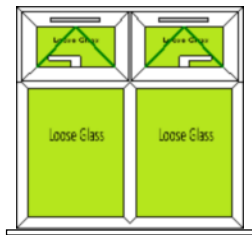

Frame 12

Max Width- 2500 mm
Max Height- 1500 mm

Frame 13

Max Width- 1750 mm
Max Height- 1500 mm

Frame 14

Max Width- 1750 mm
Max Height- 1500 mm

Frame 15

Max Width- 2100 mm
Max Height- 1500 mm

Frame 16

Max Width- 1750 mm
Max Height- 1800 mm

Frame 17

Max Width- 1750 mm
Max Height- 1800 mm

CANON
WINDOWS AND DOORS

Frame 18

Max Width- 2500 mm
Max Height-2500 mm

Frame 19

Max Width- 1750 mm
Max Height-1900 mm

Frame 20

Max Width- 1750 mm
Max Height-1900 mm

Frame 21

Max Width- 1750 mm
Max Height-1900 mm

Frame 22

Max Width- 2400 mm
Max Height- 1500 mm

Frame 23

Max Width- 2500 mm
Max Height- 2500 mm

Frame 28

Max Width- 3500 mm
Max Height- 2300 mm

CANON
WINDOWS AND DOORS

Frame 29

Max Width- 3500 mm
Max Height- 2300 mm

Frame 30

Max Width- 2000 mm
Max Height- 2300 mm