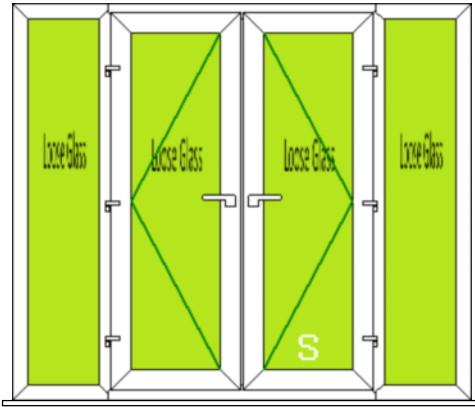

Max Width- 1750 mm
Max Height-1900 mm

Frame 20

Max Width- 1750 mm
Max Height-1900 mm

Frame 21

Max Width- 1750 mm
Max Height-1900 mm

Frame 22

Max Width- 2400 mm
Max Height- 1500 mm

Frame 23

Max Width- 2000 mm
Max Height- 2000 mm

Frame 24

Max Width- 4000 mm
Max Height- 4000 mm

Frame 25

Max Width- 2500 mm
Max Height- 2500 mm

Frame 26

Max Width- 2500 mm
Max Height- 2500 mm

Frame 27

Max Width- 2500 mm
Max Height- 2500 mm

Frame 28

Max Width- 3500 mm
Max Height- 2300 mm

CANON
WINDOWS AND DOORS

Frame 29

Max Width- 3500 mm
Max Height- 2300 mm

Frame 30

Max Width- 2000 mm
Max Height- 2300 mm

Frame 31

Max Width- 2800 mm
Max Height- 2400 mm

Frame 32

Max Width- 2800 mm
Max Height- 2400 mm

Frame 33

Sliding sash Single Window

Max Width- 1300 mm
Max Height- 2500 mm