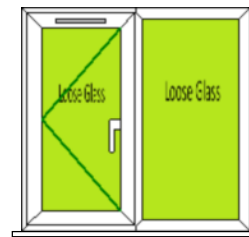

CANON

WINDOWS AND DOORS

Frame 1

Max Width- 1290 mm
Max Height- 1600 mm

Frame 2

Max Width- 800 mm
Max Height- 1500 mm

Frame 3

Max Width- 800 mm
Max Height- 1500 mm

Frame 4

Max Width- 1290 mm
Max Height- 2500 mm

Frame 5

Max Width- 1290 mm
Max Height- 3000 mm

Frame 6

Max Width- 1290 mm
Max Height- 3000 mm

Frame 7

Max Width- 1290 mm
Max Height- 3000 mm

Frame 8

Max Width- 4000 mm
Max Height- 4000 mm

Frame 9

Max Width- 1750 mm
Max Height- 1500 mm

Frame 10

Max Width- 1750 mm
Max Height- 1500 mm

Frame 11

Max Width- 1750 mm
Max Height- 1500 mm

Frame 12

Max Width- 2500 mm
Max Height- 1500 mm

Frame 13

Max Width- 1750 mm
Max Height- 1500 mm

Frame 14

Max Width- 1750 mm
Max Height- 1500 mm

Frame 15

Max Width- 2100 mm
Max Height- 1500 mm