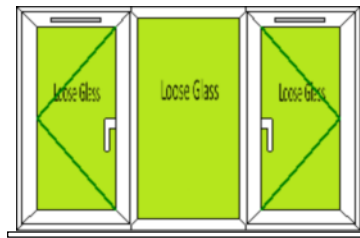

CANON

WINDOWS AND DOORS

Frame 1

Max Width- 1290 mm
Max Height- 1600 mm

Frame 2

Max Width- 800 mm
Max Height- 1500 mm

Frame 3

Max Width- 800 mm
Max Height- 1500 mm

Frame 8

Max Width- 4000 mm
Max Height- 4000 mm

Frame 9

Max Width- 1750 mm
Max Height- 1500 mm

Frame 10

Max Width- 1750 mm
Max Height- 1500 mm

Frame 11

Max Width- 1750 mm
Max Height- 1500 mm

Frame 12

Max Width- 2500 mm
Max Height- 1500 mm

Frame 13

Max Width- 1750 mm
Max Height- 1500 mm

Frame 14

Max Width- 1750 mm
Max Height- 1500 mm

Frame 15

Max Width- 2100 mm
Max Height- 1500 mm

Frame 16

Max Width- 1750 mm
Max Height- 1800 mm

Frame 17

Max Width- 1750 mm
Max Height- 1800 mm

CANON
WINDOWS AND DOORS

Frame 18

Max Width- 2500 mm
Max Height-2500 mm

Frame 19